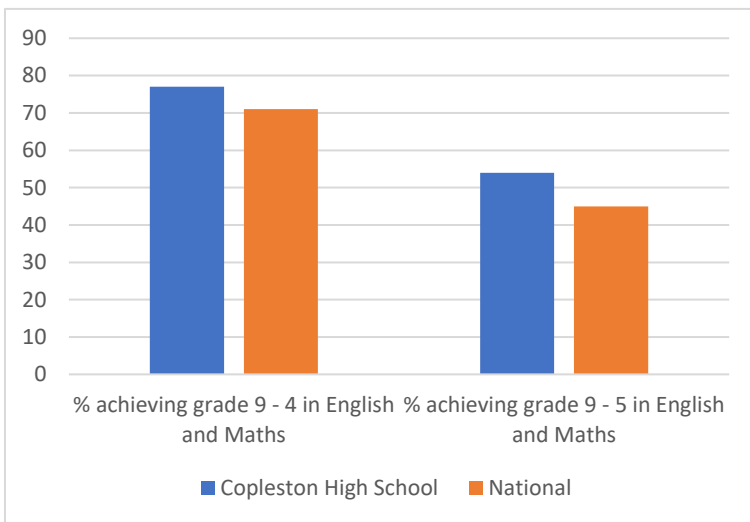

Examinations Results 2023

Key Stage 4 (Validated)

	2023
Progress 8 Score – Above average (17% of schools in England)	+0.56
Attainment 8 Score	50.98
Percentage of students who achieved a Strong Pass (Grade 5 or above) in English and Mathematics	54
Percentage of students who achieved a Standard Pass (Grade 4 or above) in English and Mathematics	77
Percentage of students entering the English Baccalaureate	38
Percentage of students who achieved the English Baccalaureate at a standard pass	28
Percentage of students who achieved the English Baccalaureate at a strong pass	22
English Baccalaureate Average Point Score	4.50
Percentage of students continuing in education, training or employment at the end of Key Stage 4	94