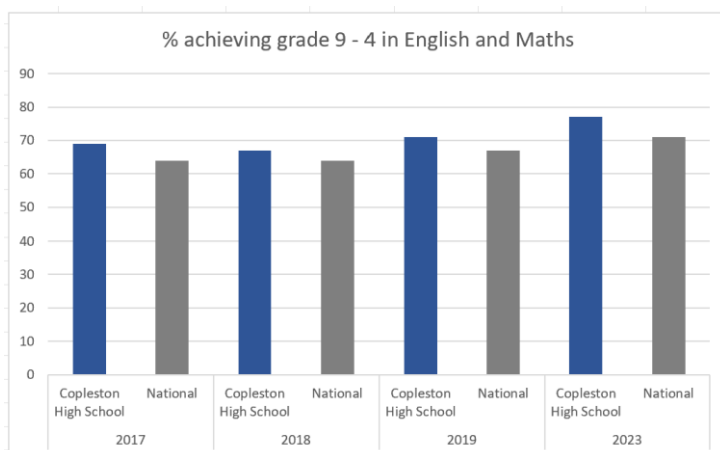

Consistently Strong Outcomes

We are proud of our consistently strong outcomes with higher percentage of our pupils achieving the 'standard pass', grade 4 in English and Maths compared to their peers nationally.